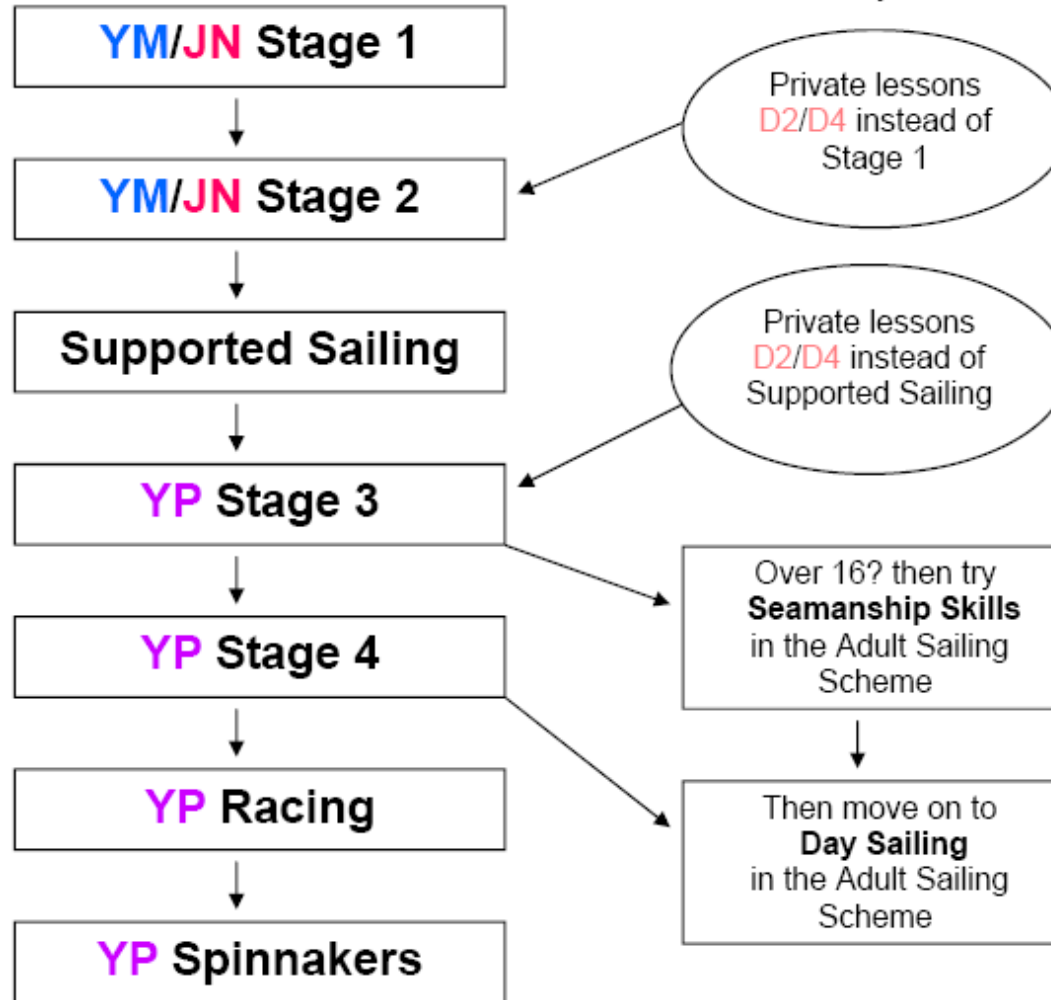

**SailCraft  
Age ranges**

Young Mariner 8-11  
Code Prefix **YM**

Junior 12-15  
Code Prefix **JN**

Young Person 10-15  
Code Prefix **YP**

We have set the above age ranges to provide the right group mixes

Although **Racing** and **Spinnakers** are part of the adult sailing scheme we have added them to the youth Scheme

If you are 16+ and have completed all the stages you will be eligible to join our **Assistant Instructor Course**

## RYA YOUTH SAILING SCHEME

For 8 to 15 year olds

# RYA NATIONAL SAILING SCHEME

For Adults 16+