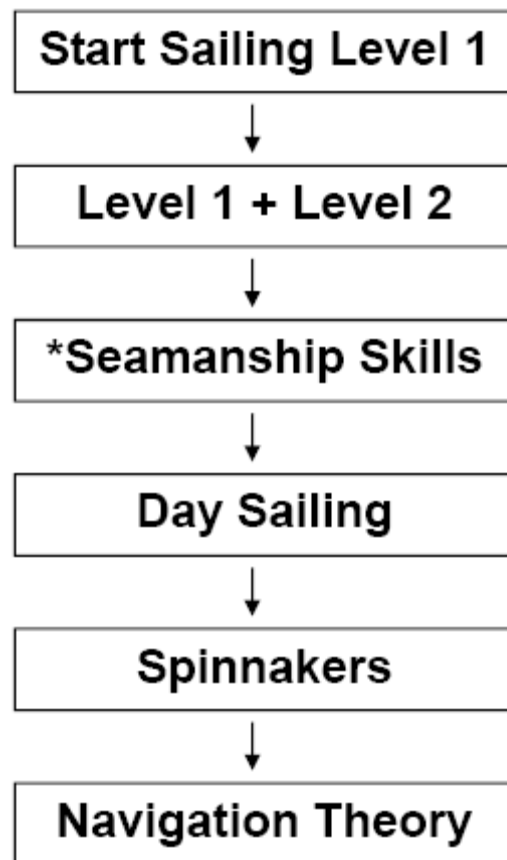

RYA NATIONAL SAILING SCHEME

For Adults 16+

Keelboat Courses