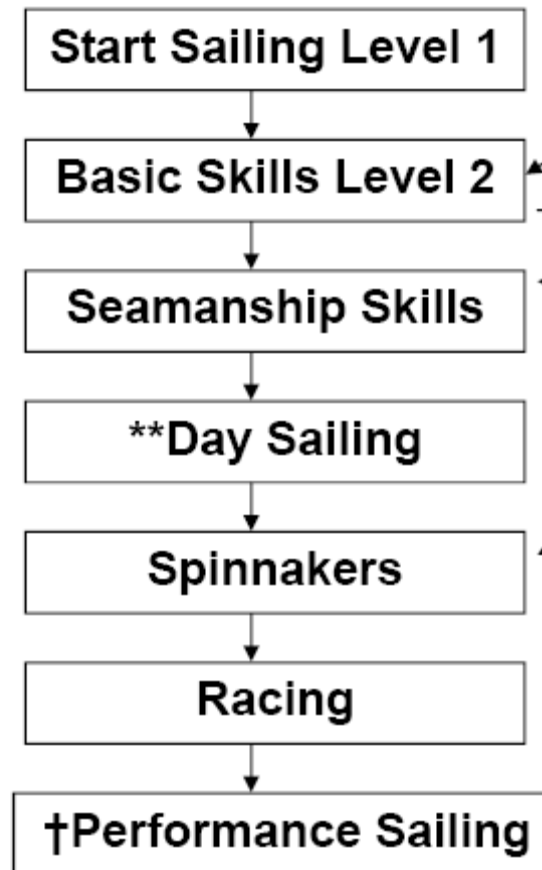

Dinghy Courses

Other Options

Private lessons
D2/D4/K4
instead of Level 1

Supported Sailing is an ideal way to improve your skills in a safe coaching environment

Private lessons
D2/D4/K4
ideal for spinnaker
Training

*Seamanship Skills
Using Dinghies

**Day Sailing
Using Keelboat

†Performance Sailing is not available at SailCraft